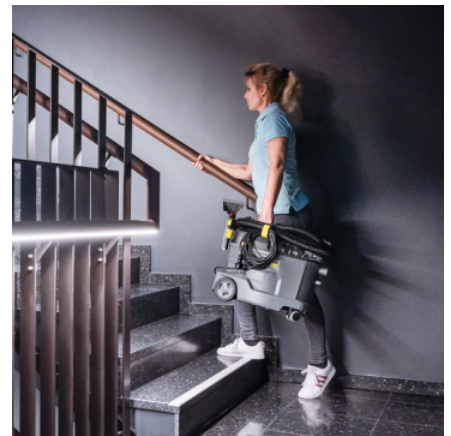

Scope of supply

- Short upholstery nozzle with handle
- spray/suction hose: 2.5 m
- Cable hook
- removable 2-in-1 container for fresh/dirty water

Equipment

- integrated accessory storage for upholstery/crevice nozzle
- integrated accessory storage for floor nozzle

Excellent cleaning performance

- Perfect fibre-deep cleaning of textile surfaces.
- Fast drying means that surfaces can quickly be used again thanks to the excellent back suction performance.
- Excellent cleaning result with visible before-and-after effect.

Ergonomically designed and extra-short upholstery nozzle

- Handle and pressure switches can be operated with just one finger.
- Practical knob shape allows different holding positions.
- Red nozzle mouthpiece ensures efficient water consumption.