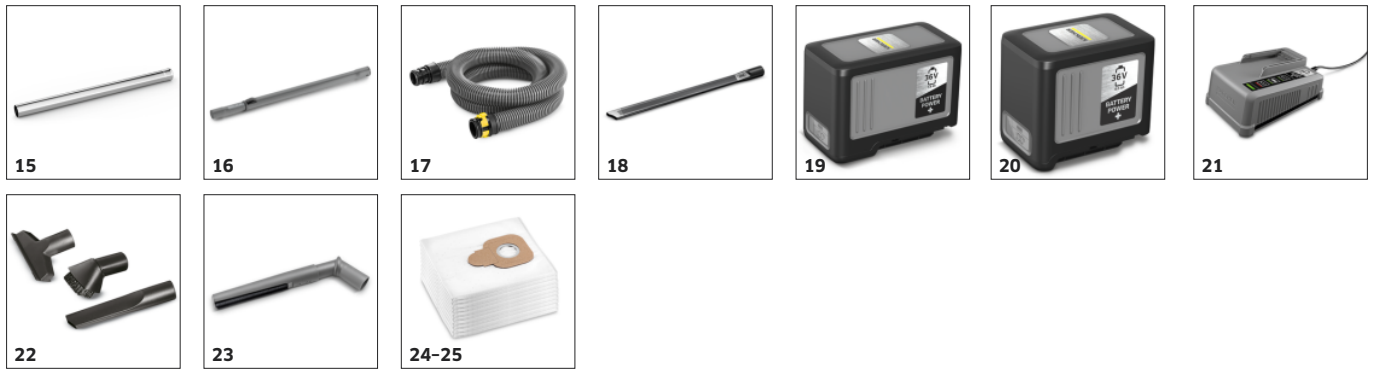

EQUIPMENT FOR T 10/1 HEPA BP 1.527-355.0

		Order no.	Description	
SUCTION TUBES				
Suction tubes metal				
Suction tube chromed NW35 - 505mm	15	6.902-074.0	Chrome-plated steel suction tube for Kärcher dry vacuum cleaners and wet and dry vacuum cleaners, nominal width DN 35 and 505 mm long.	☒
Telescopic suction tube alu packaged DN3	16	2.862-011.0	Practical and extremely lightweight telescopic suction tube made of aluminium, painted basalt grey, for Kärcher dry vacuum cleaners. Nominal width DN 35 and 615-1007 mm long.	☐
SUCTION HOSES				
Suction hoses with clip system 2.0 (compatible with vacuum cleaners from model year 2017 on)				
Suction hose	17	2.889-161.0	The suction hose in nominal width DN 35 and with 2 m length is suitable for use with dry vacuum cleaners from Kärcher.	☒
VACUUMS				
Nozzles				
Flexible Crevice Nozzle	18	2.863-374.0	Flexible crevice nozzle for cleaning hard-to-reach areas in the home, basement, workshop, car, etc. with Home & Garden wet and dry vacuum cleaners and spray extraction cleaners.	☐
BATTERIES				
Battery Power+ 36/75	19	2.445-043.0	A capacity of 7.5 Ah guarantees long runtimes for the Battery Power+ 36 V lithium-ion battery. Very powerful, with Real Time Technology via LCD display and protection against overcurrent.	☐
Battery Power+ 36/60	20	2.042-022.0	Extremely powerful Battery Power+ 36 V lithium-ion battery with a capacity of 6.0 Ah for a long runtime. With innovative Real Time Technology via LCD display and voltage monitoring.	☐
BATTERY CHARGERS				
Fast battery recharger Battery Power+ 36/60	21	2.445-047.0	Charge all 36 V Kärcher Battery Power and Kärcher Battery Power+ lithium-ion batteries with max. 6 A charging current: Quick charger with LED operating status indicator. Easy wall mounting.	☐
NOZZLE SETS				
Nozzle kit: crevice nozzle, upholstery nozzle, suction brush, ID 35	22	2.860-116.0	Nozzle kit consisting of a crevice nozzle, upholstery nozzle and suction brush. The nozzle kit is suitable for all Kärcher dry vacuum cleaners and wet and dry vacuum cleaners in nominal width DN 35.	☐
FURTHER ACCESSORIES DRY VACUUM CLEANERS				
Set hand nozzle	23	2.889-361.0	Innovative surface nozzle with nominal width DN 35 for dry vacuum cleaners from Kärcher. The nozzle can be used on both hard and carpeted surfaces. Working width: 180 mm.	☐
FILTER BAGS				
Fleece filter bags (3 ply)				
Filter bag fleece, 10 Piece(s), T 10/1, T 10/1 Bp, T 15/1, T 15/1 Bp	24	2.885-908.0	Tear-resistant 3-layer fleece filter bags, dust class M, suitable for Kärcher dry vacuum cleaners. Contents: 10 pieces.	☐
Filter Bulk Package Fleece, 200 Piece(s), T 10/1, T 15/1	25	2.885-926.0	Tear-resistant 3-layer fleece filter bags of dust class M, suitable for Kärcher dry vacuum cleaners. Contents: 200-pack.	☐

■ Included in delivery. □ Available accessories.